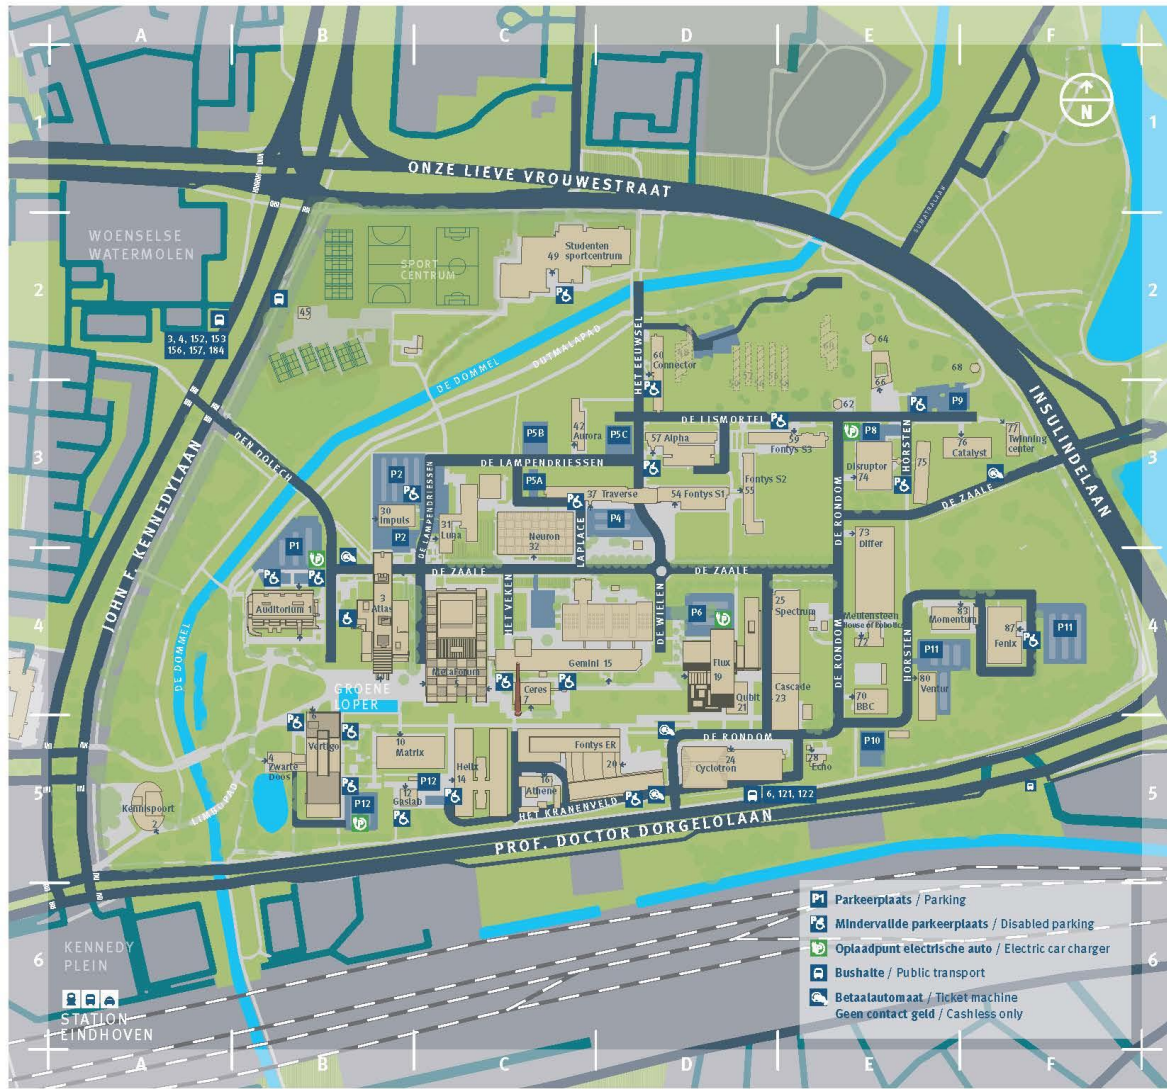

AGENDA OCTOBER 22, 2024

The campus is located at **Atlas Building, De Zaale, 5612 AZ Eindhoven, The Netherlands**

Starting time	Duration	Description	Speaker (s)
9:00	1:00	Doors Open, Networking & Coffee	
10:00	00:15	Welcome	<ul style="list-style-type: none"> Niccolo Caderni, Chair Supervisory Board EIT CC
10:15	1:00	The New EU Commission and its policy priorities	<ul style="list-style-type: none"> Bernd Fesel, CEO EIT CC
11:15	1:15	Reports from the workshops	<ul style="list-style-type: none"> Rapporteurs from the workshops
12:30	1:30	Lunch, Mix & Mingle	
14:00	00:15	Closing	<ul style="list-style-type: none"> Anette Schaeffer, CEO EIT CC Oliver Heerde, Director of Engagement, Communication and Services EIT CC
14:15		Transfer to the DDW and guidance to the EIT CC exhibition booth	
16:00	2:00	Guided tours across DDW	